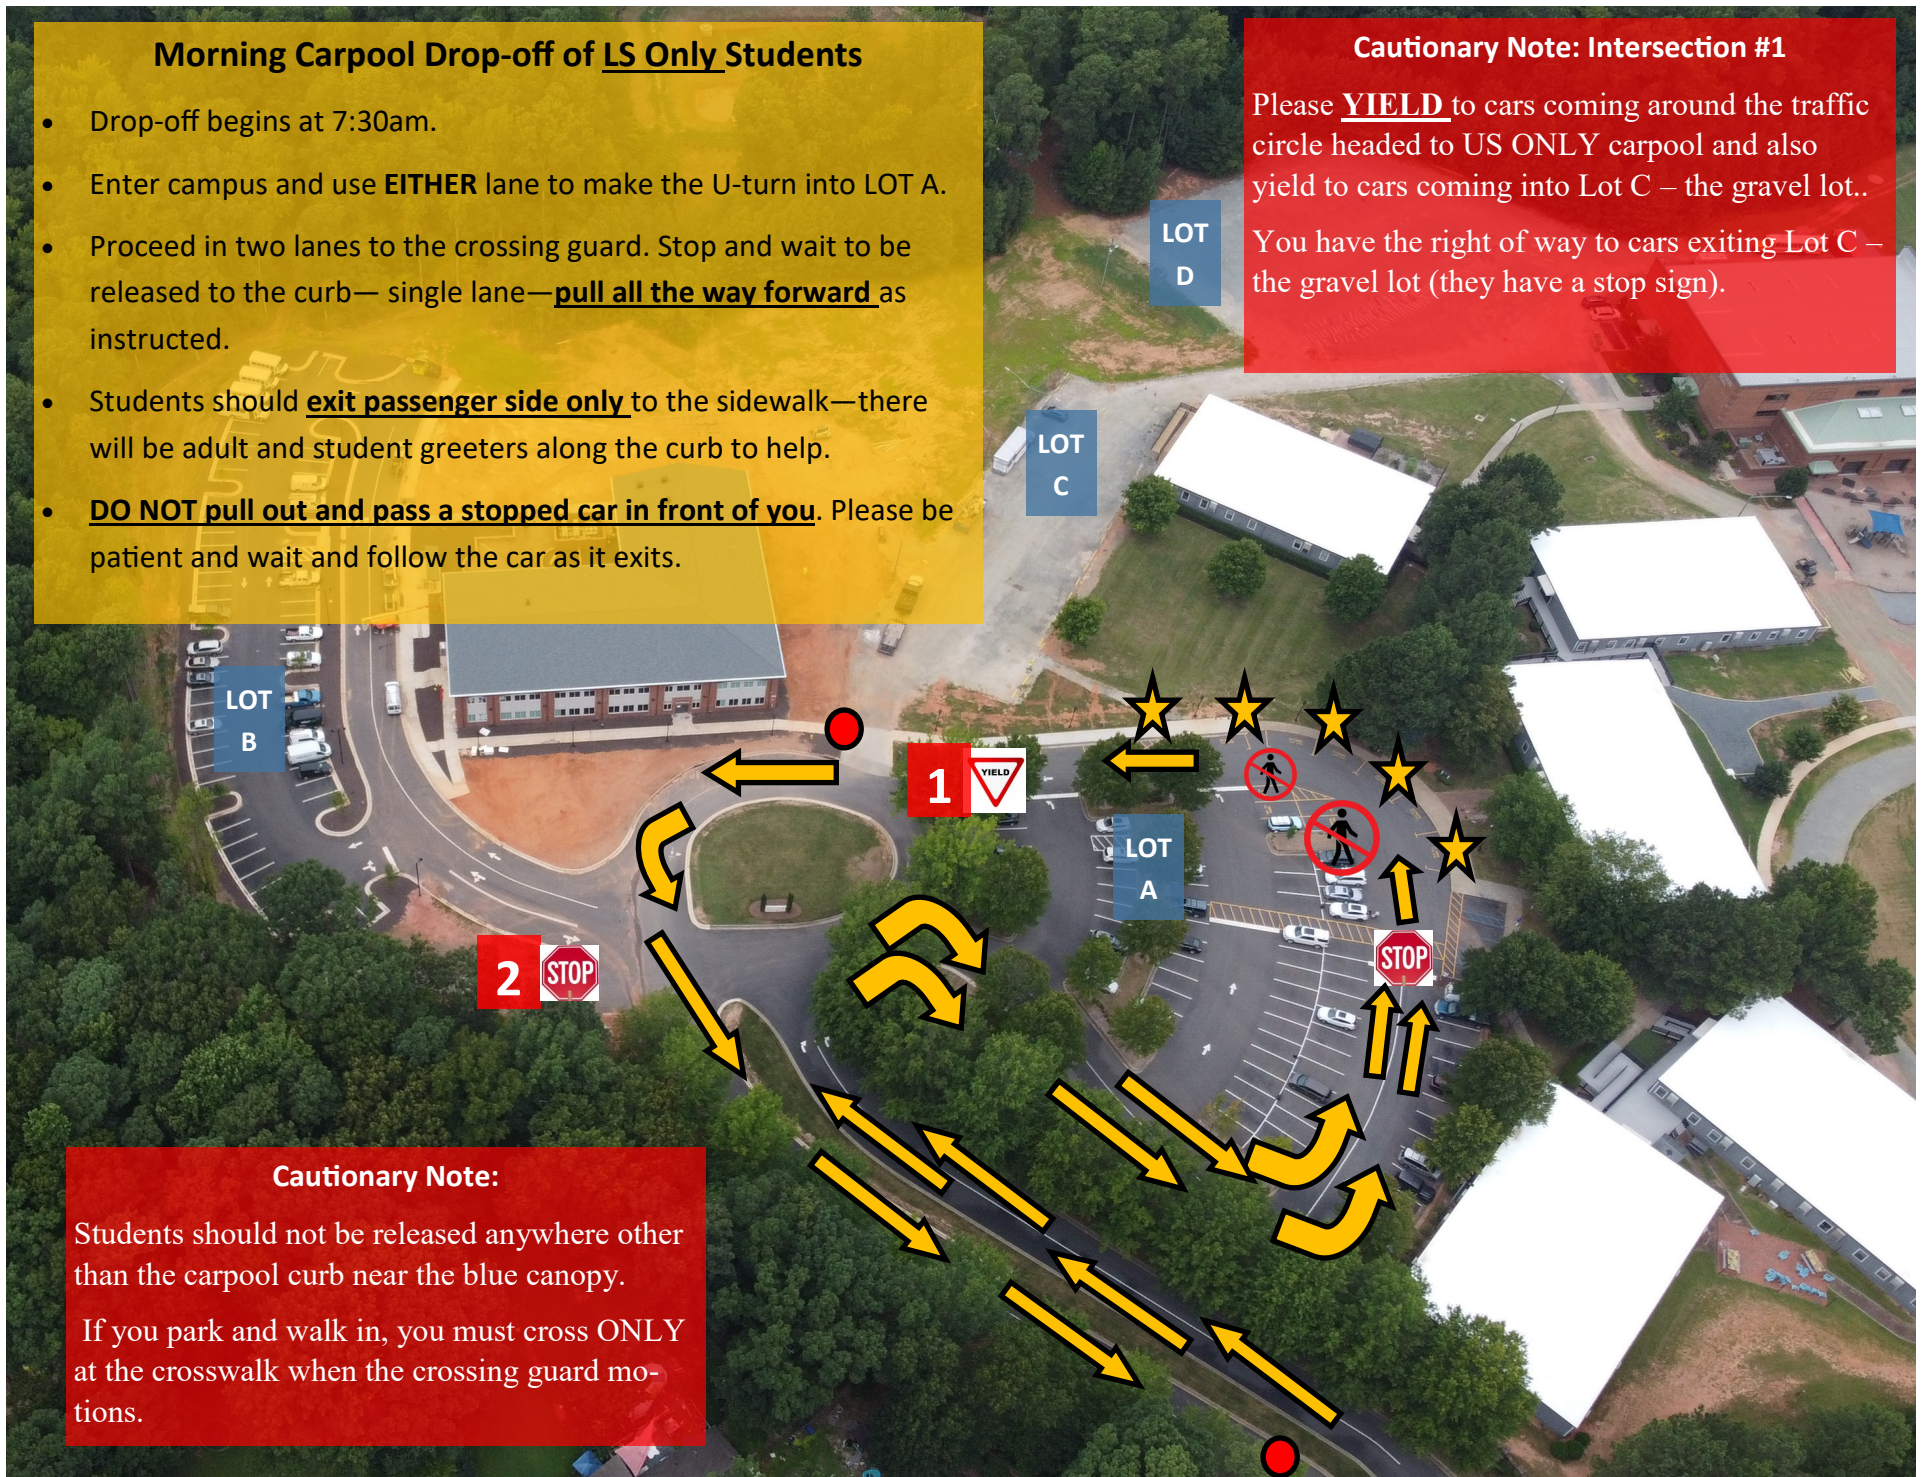

Morning Carpool Drop-off of LS Only Students

- Drop-off begins at 7:30am.
- Enter campus and use **EITHER** lane to make the U-turn into LOT A.
- Proceed in two lanes to the crossing guard. Stop and wait to be released to the curb— single lane—**pull all the way forward** as instructed.
- Students should **exit passenger side only** to the sidewalk—there will be adult and student greeters along the curb to help.
- **DO NOT pull out and pass a stopped car in front of you.** Please be patient and wait and follow the car as it exits.

Cautionary Note: Intersection #1

Please **YIELD** to cars coming around the traffic circle headed to US ONLY carpool and also yield to cars coming into Lot C – the gravel lot.

You have the right of way to cars exiting Lot C – the gravel lot (they have a stop sign).

Afternoon Carpool Pick-Up of LS Only Students

- Carpool **begins at 2:40pm**. Please **pick up by 3:00pm**.
- Enter campus and use **EITHER** lane to make the U-turn into LOT A.
- Proceed in two lanes to the crossing guard. Cars will be released in groups alternating lanes into the single lane—**pull all the way forward** as instructed.
- Students should **enter passenger side only** - 6th graders and adult helpers will open/close doors.
- **DO NOT pull out and pass a stopped car in front of you.** Please be patient and wait and follow the car as it exits.