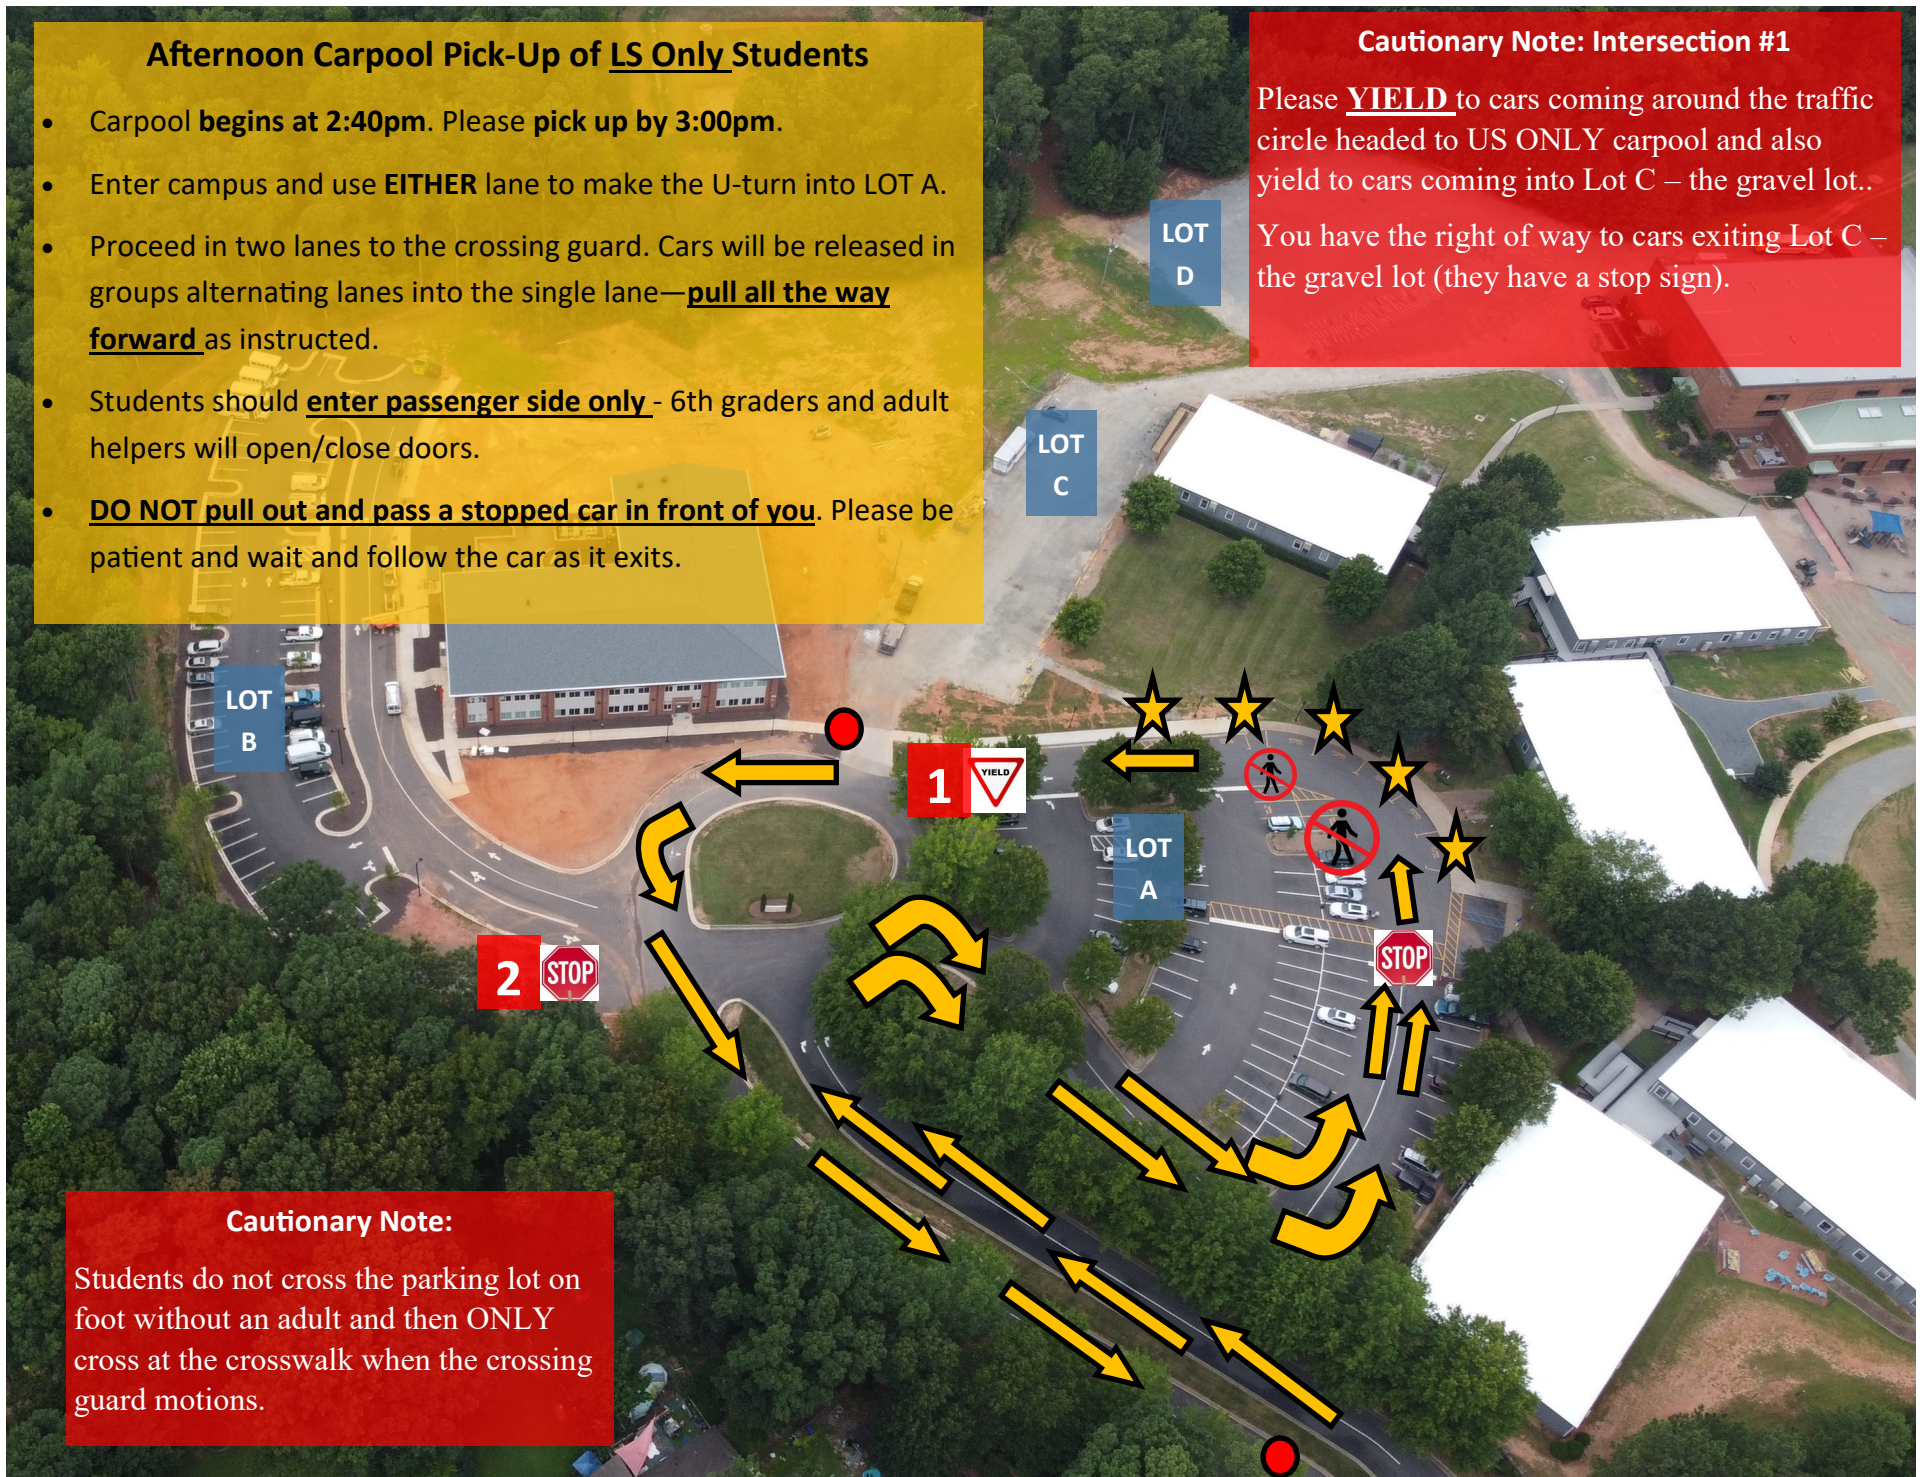

Morning Carpool Drop-off of LS Only Students

- Drop-off begins at 7:30am.
- Enter campus and use **EITHER** lane to make the U-turn into LOT A.
- Proceed in two lanes to the crossing guard. Stop and wait to be released to the curb— single lane—**pull all the way forward** as instructed.
- Students should **exit passenger side only** to the sidewalk—there will be adult and student greeters along the curb to help.
- **DO NOT pull out and pass a stopped car in front of you.** Please be patient and wait and follow the car as it exits.

Cautionary Note:

Students should not be released anywhere other than the carpool curb near the blue canopy.

If you park and walk in, you must cross **ONLY** at the crosswalk when the crossing guard motions.

Afternoon Carpool Pick-Up of LS Only Students

- Carpool **begins at 2:40pm**. Please **pick up by 3:00pm**.
- Enter campus and use **EITHER** lane to make the U-turn into LOT A.
- Proceed in two lanes to the crossing guard. Cars will be released in groups alternating lanes into the single lane—**pull all the way forward** as instructed.
- Students should **enter passenger side only** - 6th graders and adult helpers will open/close doors.
- **DO NOT pull out and pass a stopped car in front of you.** Please be patient and wait and follow the car as it exits.

Cautionary Note: Intersection #1

Please **YIELD** to cars coming around the traffic circle headed to US ONLY carpool and also yield to cars coming into Lot C – the gravel lot.

You have the right of way to cars exiting Lot C – the gravel lot (they have a stop sign).